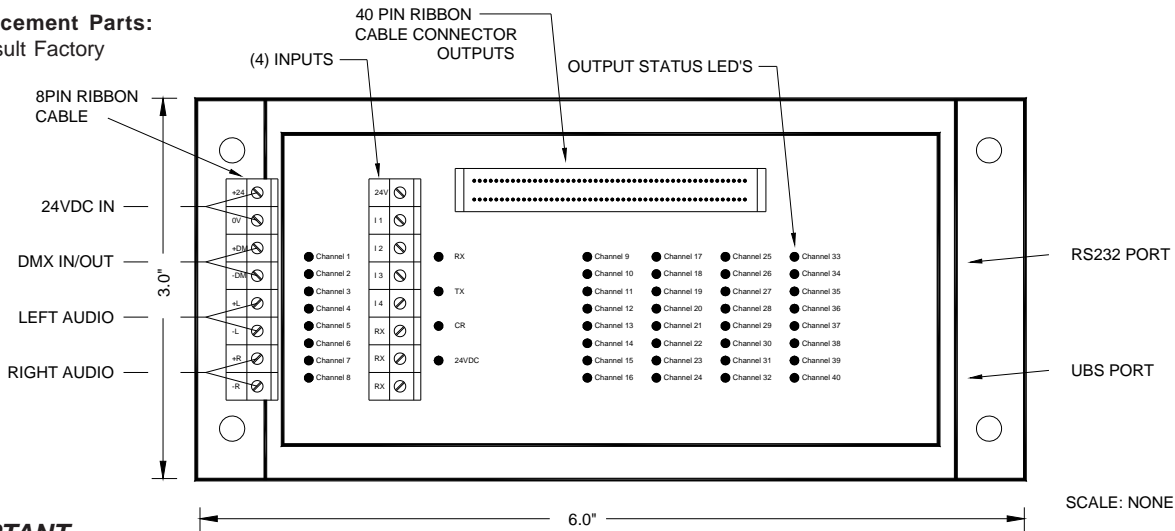

The **GEFCO Select #EE950 Series Fountain Animation Controller** provides the latest in musical fountain controllers which features not only rapid fountain controls but also music playback capability.

The fountain animation controller is a complete stand alone audio play back system with up to 40 digital outputs on its main module and provides control for additional DMX512 output of 16 channels for a maximum of digital 1028 outputs and or analog 0-10VDC. The GEFCO Select #EE950 Series Controller will also accept DMX512 input or SMPTE time code. As many as 4 systems can be piggybacked.

A maximum of 255 different Mp3 Audio files can be stored and played back in selected sequence. Sound capacity is only limited by the size of your SmartMedia card. The main controller features a powerful 11 watt/channel on board digital stereo audio amplifier.

The system is programmed either from standard Laptop computer and/or to expedite large projects from a control console. Inquire at the factory for additional options and building blocks.

Georgia Fountain Company normally provides complete prewired control panels as part of a complete project. At the customers request individual building blocks can be obtained. Contact the factory for complete details.

IMPORTANT NOTE:

All electrical components shall be installed by a U.L. listed panel shop and/or a licensed master electrician.

Replacement Parts:
- Consult Factory

IMPORTANT

The designers, installers and end users utilizing the electrical equipment described herein assume full responsibility for the compliance with the N.E.C and it's applicable articles, intents and consequences. Where the manufacturer and/or the supplier of the electrical equipment described herein does not control the application or usage, he assumes no responsibility whatsoever for any consequences arising out of the application, installation and/or usage of this or any other equipment and/or materials

TYPICAL SPECIFICATIONS:

- **GEFCO Select #EE950-4** Fountain Controller:
  - storage for 255 shows, 5 hours play time for
  - (8) digital optical isolated outputs (expandable to 2048)
  - (4) optically isolated inputs for start/stop/play/continue
  - (1) RS232 download port.
  - (1) RS422 port
  - (1) UBS port connection.
  - (1) 2 channel 11 Watt audio output.
  - 4MB nonvolatile show control memory
  - SmartMedia card interface slot
  - (1) SmartMedia card (128MEG)
  - 24VDC operation (requires regulated 24VDC power supply).

- **GEFCO Select #EE950-40** Fountain Controller:
  - (same as GEFCO Select #EE950-4 except):
  - (40) digital optical isolated outputs (expandable to 128)

Additional Options:

- **GEFCO Select #EE950-R16** Controller Relay Rack:
  - (xx) quantity (specify) ea.:
  - single prefabricated, prewired board
  - (16) Single pole relay, 24/120VAC 3A
  - 25 pin ribbon cable connector
  - 25 pin ribbon cable (3' long)
  - terminal strips
  - 24VDC operation

Additional building blocks available. Inquire at the Factory for D/O to A/O Converters, Small-bricks etc.