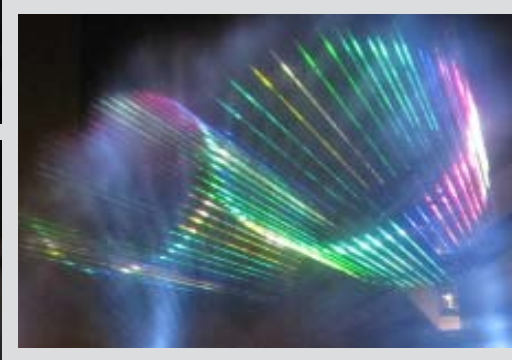

EPM Building

30 ft Water Switches
fired 3x per second

50 ft Projection Screen
with Digital Video

Center Jet 25M High

© 2009

LASER Projection

RGB Lighting in 256 colors

ALL Photos by GEFCO © 2009