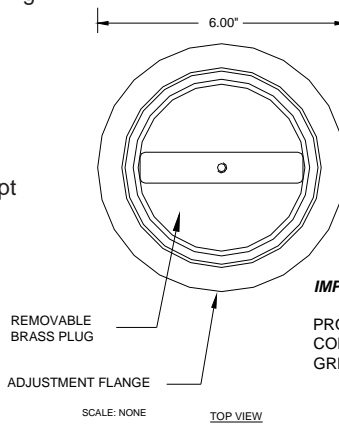

DESCRIPTION

The **GEFCO Select #PE104 Drain Fitting** serves as the main pool drain for large basins of water.

Typical Specifications:

- * **GEFCO Select #PE104-4** Main Pool Drain:
 - cast bronze and brass.
 - adjustable base with lock ring.
 - bonding screw.
 - plug made of brass with male threads, neoprene o-ring and cross handle.
 - with two prong T-Handle for plug removal.
 - 4" N.P.T. female connection.

OPTIONS:

- ***GEFCO Select #PE104-4S** Same as PE104-4 except with slip-in brass plug.

REPLACEMENT PARTS:

- 1 Plug O-ring.
- 2 Plug.

IMPORTANT NOTE:

PROTECT THREADS INSIDE FITTING DURING CONSTRUCTION - COVER TOP IN MARINE GREASE.