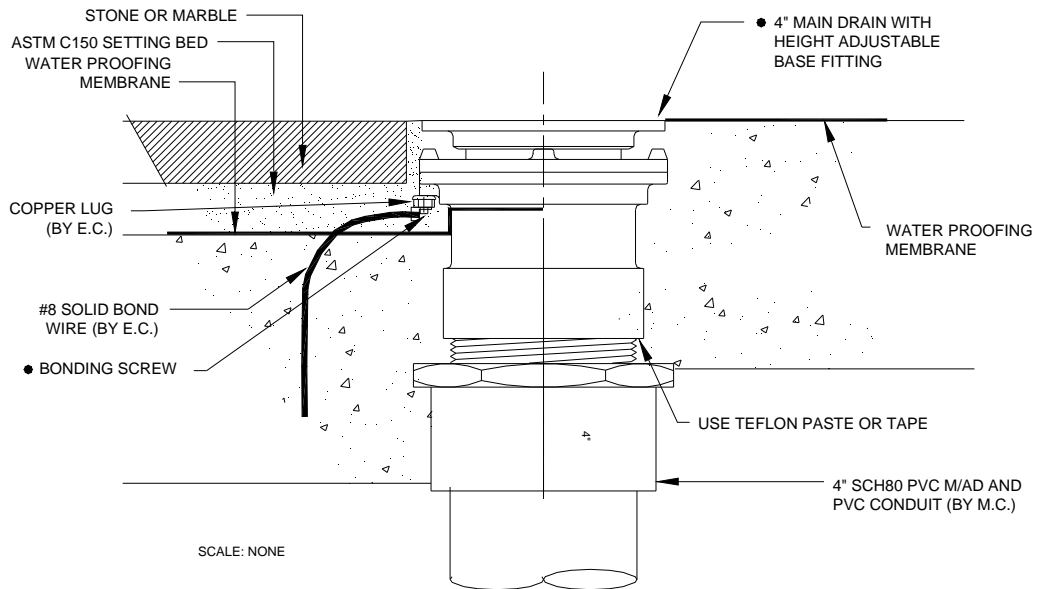

DESCRIPTION

The **GEFCO Select #PE104 Drain Fitting** serves as the main pool drain for large basins of water.

Typical Specifications:

- * **GEFCO Select #PE104-4** Main Pool Drain:
 - cast bronze and brass.
 - adjustable base with lock ring.
 - bonding screw.
 - plug made of brass with male threads, neoprene o-ring and cross handle.
 - with two prong T-Handle for plug removal.
 - 4" N.P.T. female connection.

OPTIONS:

- ***GEFCO Select #PE104-4S** Same as PE104-4 except with slip-in brass plug.

REPLACEMENT PARTS:

- 1 Plug O-ring.
- 2 Plug.

IMPORTANT NOTE:

PROTECT THREADS INSIDE FITTING DURING CONSTRUCTION - COVER TOP IN MARINE GREASE.

IMPORTANT

Dimensions and/or Materials subject to change without notice