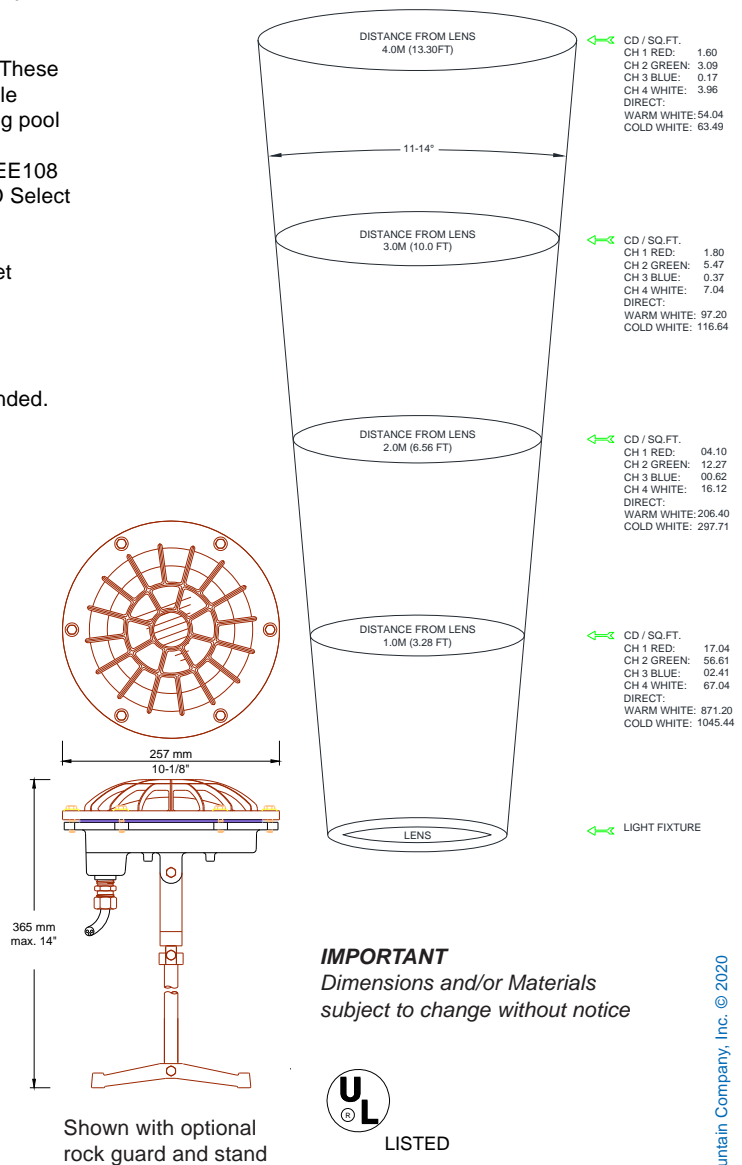

OPTIONAL ITEMS:

- Where as ZZ = Beam angles. Available 20° or 35° (specify).
- Where as YY = Color. Specify RD, GR, BL, AM convex lens. (red, green, blue, amber)
- Clear Flat Lens.
- GEFCO Select #EE960 RGB/ RGBW/ RGBAW 512/1024-Channel DMX Controller.
- GEFCO Select #EE151-10 Rock Guard.
- CORD LENGTH - Cable longer than 9'- 0" is optional and can be supplied at an extra cost. However, only 10'- 0" of **exposed** cable is permissible per NEC.

IMPORTANT

The designers, installers and end users utilizing the electrical equipment described herein assume full responsibility for the compliance with the N.E.C. and it's applicable articles, intents and consequences. Where the manufacturer and/or the supplier of the electrical equipment described herein does not control the application or usage, he assumes no responsibility whatsoever for any consequences arising out of the application, installation and/or usage of this or any other equipment and/or materials.

IMPORTANT
Dimensions and/or Materials
subject to change without notice

SCALE: NONE