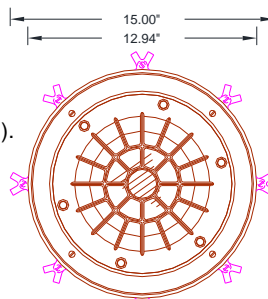

This light should be operated submerged up to 12" (30CM), wet location OK.

DO NOT operate DRY!

For best light disbursement flat lens configuration is recommended.

TYPICAL SPECIFICATIONS:

*** GEFCO Select #EEN151C-YY-ZZ
Niche Mounted Submersible Light Fixture:**

- cast bronze housing, SST fitted.
- U.L. Listed: 60W @ 24VDC / 12VAC.
- 6 WHITE LED lighting board.
- YY = specify convex lens color (CLEAR STANDARD) (AMber, REd, BLue or GRen)
- 9 feet of (16/3) or (18/5 for DMX) single SOOW cable.
- ZZ = beam angle specify 20° or 35° (20° standard)°.
- clear tempered convex glass lens (clear flat lens optional).
- silicon lens gaskets.
- 304SST and bronze fitted niche housing.
- rated IP68 to 30CM, for use in wet conditions.
- **ROCK GUARD NOT INCLUDED** (sold separately)

OPTIONAL ITEMS:

- Where as ZZ = Beam angles. Available 20° or 35° (specify).
- Where as YY = Color. Specify RD, GR, BL, AM convex lens. (red, green, blue, amber)
- Clear Flat Lens.
- GEFCO Select #EE960 RGB/ RGBW/ RGBAW 512/1024-Channel DMX Controller.
- GEFCO Select #EE151-10 Rock Guard.
- CORD LENGTH - Cable longer than 9'- 0" is optional and can be supplied at an extra cost. However, only 10'- 0" of **exposed** cable is permissible per NEC.

IMPORTANT
Dimensions and/or Materials
subject to change without notice