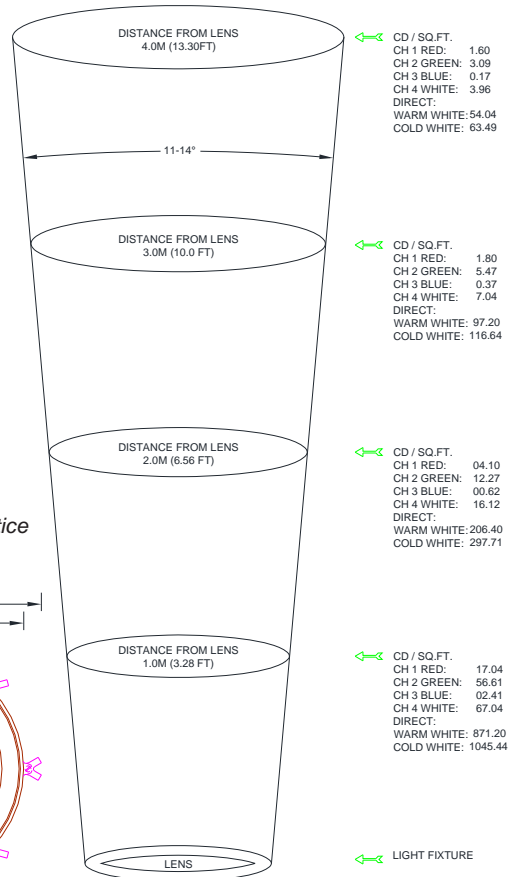

This light should be operated submerged up to 12" (30CM), wet location OK.

**DO NOT operate DRY!**

For best light disbursement flat lens configuration is recommended.

**TYPICAL SPECIFICATIONS:**

**\* GEFCO Select #EEN151C-YY-ZZ  
Niche Mounted Submersible Light Fixture:**

- cast bronze housing, SST fitted.
- U.L. Listed: 60W @ 24VDC / 12VAC.
- 6 WHITE LED lighting board.
- YY = specify convex lens color (CLEAR STANDARD) (AMber, REd, BLue or GRen)
- 9 feet of (16/3) or (18/5 for DMX) single SOOW cable.
- ZZ = beam angle specify 20° or 35° (20° standard)°.
- clear tempered convex glass lens (clear flat lens optional).
- silicon lens gaskets.
- 304SST and bronze fitted niche housing.
- rated IP68 to 30CM, for use in wet conditions.
- **ROCK GUARD NOT INCLUDED** (sold separately)

**OPTIONAL ITEMS:**

- Where as ZZ = Beam angles. Available 20° or 35° (specify).
- Where as YY = Color. Specify RD, GR, BL, AM convex lens. (red, green, blue, amber)
- Clear Flat Lens.
- GEFCO Select #EE960 RGB/ RGBW/ RGBAW 512/1024-Channel DMX Controller.
- GEFCO Select #EE151-10 Rock Guard.
- CORD LENGTH - Cable longer than 9'- 0" is optional and can be supplied at an extra cost. However, only 10'- 0" of **exposed** cable is permissible per NEC.

Shown with rock optional guard

SCALE: NONE