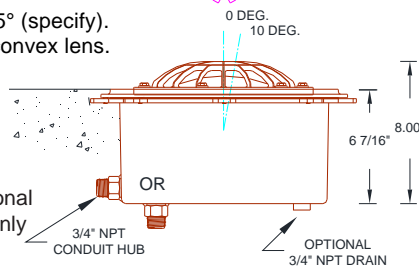

This light should be operated submerged up to 12" (30CM), wet location OK.

DO NOT operate DRY!

For best light disbursement flat lens configuration is recommended.

TYPICAL SPECIFICATIONS:

*** GEFCO Select #EEN151C-YY-ZZ
Niche Mounted Submersible Light Fixture:**

- cast bronze housing, SST fitted.
- U.L. Listed: 60W @ 24VDC / 12VAC.
- 6 WHITE LED lighting board.
- YY = specify convex lens color (CLEAR STANDARD) (AMber, REd, BLue or GRen)
- 9 feet of (16/3) or (18/5 for DMX) single SOOW cable.
- ZZ = beam angle specify 20° or 35° (20° standard)°.
- clear tempered convex glass lens (clear flat lens optional).
- silicon lens gaskets.
- 304SST and bronze fitted niche housing.
- rated IP68 to 30CM, for use in wet conditions.
- **ROCK GUARD NOT INCLUDED** (sold separately)

OPTIONAL ITEMS:

- Where as ZZ = Beam angles. Available 20° or 35° (specify).
- Where as YY = Color. Specify RD, GR, BL, AM convex lens. (red, green, blue, amber)
- Clear Flat Lens.
- GEFCO Select #EE960 RGB/ RGBW/ RGBAW 512/1024-Channel DMX Controller.
- GEFCO Select #EE151-10 Rock Guard.
- CORD LENGTH - Cable longer than 9'- 0" is optional and can be supplied at an extra cost. However, only 10'- 0" of **exposed** cable is permissible per NEC.

IMPORTANT
Dimensions and/or Materials
subject to change without notice