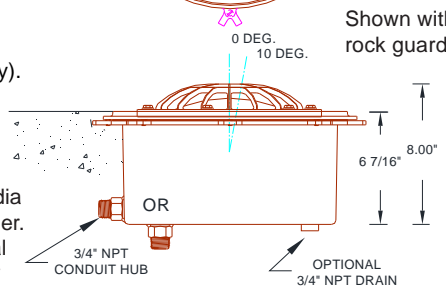

OPTIONAL ITEMS:

- ZZ = Beam angles. Available are 20° or 35° (specify).
- Tempered Flat Lens.
- GEFCO Select #EEN151-10 Rock Guard.
- GEFCO Select #EE960 RGB/ RGBW/ RGBAW 512/1024-Channel DMX Controller.
- GEFCO Select #EE965 or #EE966 MUSIC Multimedia RGB/RGBW/ RGBAW 1024-Channel Show Controller.
- CORD LENGTH - Cable longer than 9'- 0" is optional and can be supplied at an extra cost. However, only 10'- 0" of **exposed** cable is permissible per NEC.

GEFCO SELECT EE151 Series DMX Controlled COLOR LED Lights

IMPORTANT

The designers, installers and end users utilizing the electrical equipment described herein assume full responsibility for the compliance with the N.E.C. and it's applicable articles, intents and consequences. Where the manufacturer and/or the supplier of the electrical equipment described herein does not control the application or usage, he assumes no responsibility whatsoever for any consequences arising out of the application, installation and/or usage of this or any other equipment and/or materials.

IMPORTANT

Dimensions and/or Materials subject to change without notice

SCALE: NONE

Georgia Fountain Company, Inc. © 2020