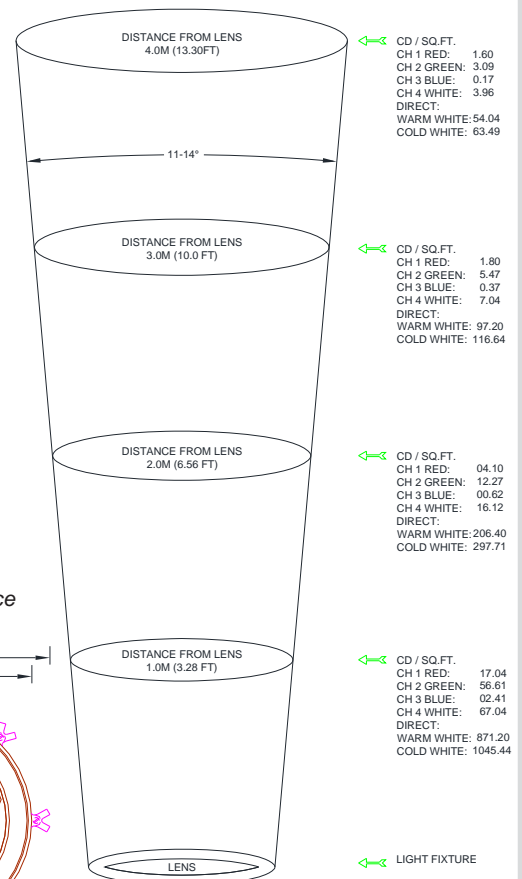

OPTIONAL ITEMS:

- ZZ = Beam angles. Available are 20° or 35° (specify).
- Tempered Flat Lens.
- GEFCO Select #EEN151-10 Rock Guard.
- GEFCO Select #EE960 RGB/ RGBW/ RGBAW 512/1024-Channel DMX Controller.
- GEFCO Select #EE965 or #EE966 MUSIC Multimedia RGB/RGBW/ RGBAW 1024-Channel Show Controller.
- CORD LENGTH - Cable longer than 9'- 0" is optional and can be supplied at an extra cost. However, only 10'- 0" of **exposed** cable is permissible per NEC.

GEFCO SELECT EE151 Series DMX Controlled COLOR LED Lights

IMPORTANT

The designers, installers and end users utilizing the electrical equipment described herein assume full responsibility for the compliance with the N.E.C. and it's applicable articles, intents and consequences. Where the manufacturer and/or the supplier of the electrical equipment described herein does not control the application or usage, he assumes no responsibility whatsoever for any consequences arising out of the application, installation and/or usage of this or any other equipment and/or materials.

IMPORTANT

Dimensions and/or Materials subject to change without notice

SCALE: NONE

Georgia Fountain Company, Inc. © 2020