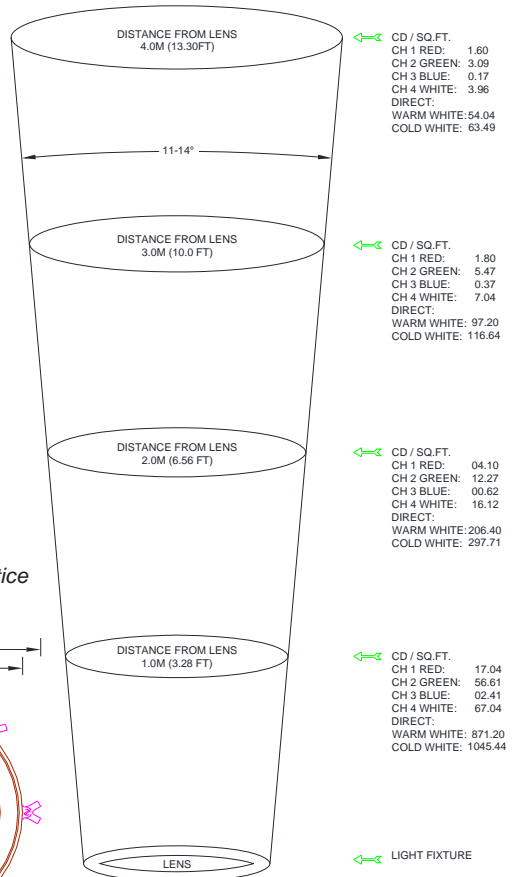

OPTIONAL ITEMS:

- Where as ZZ = Beam angles. Available 20° or 35° (specify).
- Where as YY = Color. Specify RD, GR, BL, AM convex lens. (red, green, blue, amber)
- Clear Flat Lens.
- GEFCO Select #EE960 RGB/ RGBW/ RGBAW 512/1024-Channel DMX Controller.
- GEFCO Select #EE151-10 Rock Guard.
- CORD LENGTH - Cable longer than 9'- 0" is optional and can be supplied at an extra cost. However, only 10'- 0" of **exposed** cable is permissible per NEC.

IMPORTANT

The designers, installers and end users utilizing the electrical equipment described herein assume full responsibility for the compliance with the N.E.C. and it's applicable articles, intents and consequences. Where the manufacturer and/or the supplier of the electrical equipment described herein does not control the application or usage, he assumes no responsibility whatsoever for any consequences arising out of the application, installation and/or usage of this or any other equipment and/or materials.

IMPORTANT
Dimensions and/or Materials
subject to change without notice

SCALE: NONE