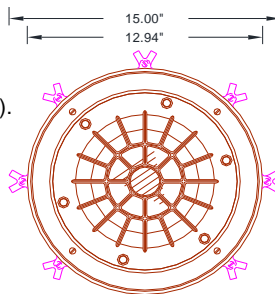

OPTIONAL ITEMS:

- Where as ZZ = Beam angles. Available 20° or 35° (specify).
- Where as YY = Color. Specify RD, GR, BL, AM convex lens. (red, green, blue, amber)
- Clear Flat Lens.
- GEFCO Select #EE960 RGB/ RGBW/ RGBAW 512/1024-Channel DMX Controller.
- GEFCO Select #EE151-10 Rock Guard.
- CORD LENGTH - Cable longer than 9'- 0" is optional and can be supplied at an extra cost. However, only 10'- 0" of **exposed** cable is permissible per NEC.

IMPORTANT

The designers, installers and end users utilizing the electrical equipment described herein assume full responsibility for the compliance with the N.E.C. and it's applicable articles, intents and consequences. Where the manufacturer and/or the supplier of the electrical equipment described herein does not control the application or usage, he assumes no responsibility whatsoever for any consequences arising out of the application, installation and/or usage of this or any other equipment and/or materials.

IMPORTANT
Dimensions and/or Materials
subject to change without notice

SCALE: NONE