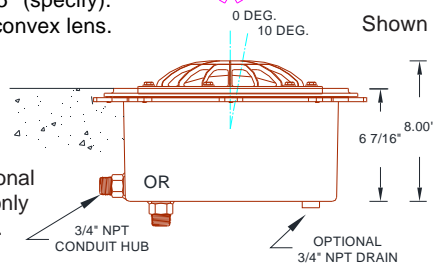

OPTIONAL ITEMS:

- Where as ZZ = Beam angles. Available 20° or 35° (specify).
- Where as YY = Color. Specify RD, GR, BL, AM convex lens. (red, green, blue, amber)
- Clear Flat Lens.
- GEFCO Select #EE960 RGB/ RGBW/ RGBAW 512/1024-Channel DMX Controller.
- GEFCO Select #EE151-10 Rock Guard.
- CORD LENGTH - Cable longer than 9'- 0" is optional and can be supplied at an extra cost. However, only 10'- 0" of **exposed** cable is permissible per NEC.

IMPORTANT

The designers, installers and end users utilizing the electrical equipment described herein assume full responsibility for the compliance with the N.E.C. and it's applicable articles, intents and consequences. Where the manufacturer and/or the supplier of the electrical equipment described herein does not control the application or usage, he assumes no responsibility whatsoever for any consequences arising out of the application, installation and/or usage of this or any other equipment and/or materials.

IMPORTANT
Dimensions and/or Materials
subject to change without notice

SCALE: NONE