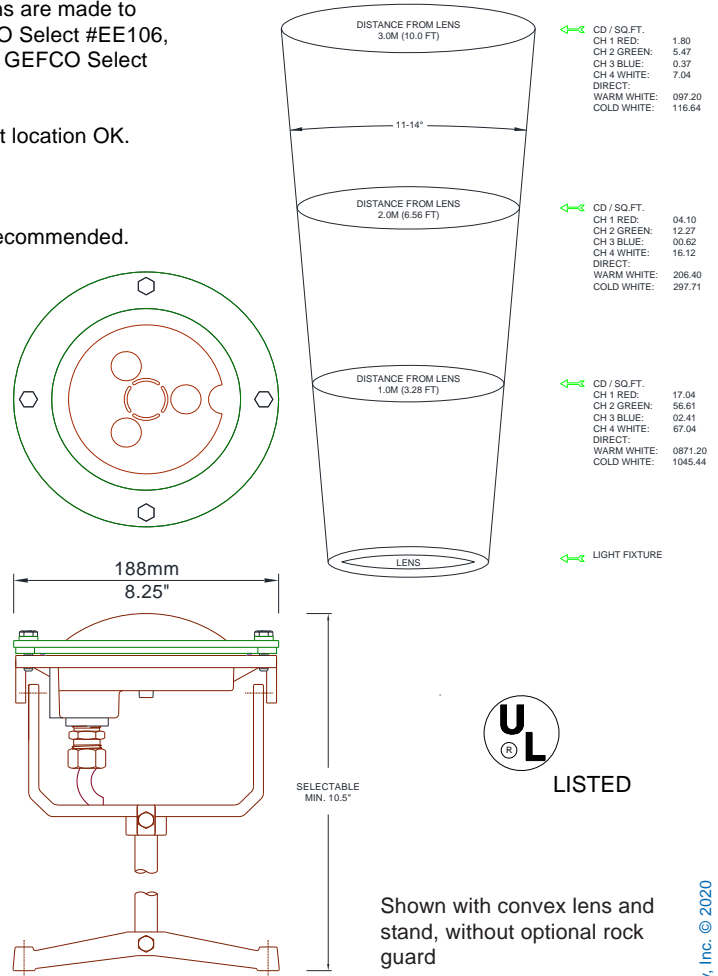

OPTIONAL ITEMS:

- Where as ZZ = Beam angles. Available 20° or 35° (specify).
- Where as YY = Lens color. Specify RD, GR, BL, AM. (red, green, blue, amber)
- Clear Flat ARMORED Lens.
- GEFCO Select #EE960 RGB/ RGBW 512/1024-Channel DMX Controller.
- GEFCO Select #EE965 or #EE966 MUSIC Multimedia RGB/RGBW/ RGBAW 1024-Channel Show Controller.
- GEFCO Select #EE152-10 Rock Guard.
- CORD LENGTH - Cable longer than 9'- 0" is optional and can be supplied at an extra cost. However, only 10'- 0" of **exposed** cable is permissible per NEC.

IMPORTANT

The designers, installers and end users utilizing the electrical equipment described herein assume full responsibility for the compliance with the N.E.C. and it's applicable articles, intents and consequences. Where the manufacturer and/or the supplier of the electrical equipment described herein does not control the application or usage, he assumes no responsibility whatsoever for any consequences arising out of the application, installation and/or usage of this or any other equipment and/or materials.

IMPORTANT
Dimensions and/or Materials subject to change without notice

Shown with convex lens and stand, without optional rock guard