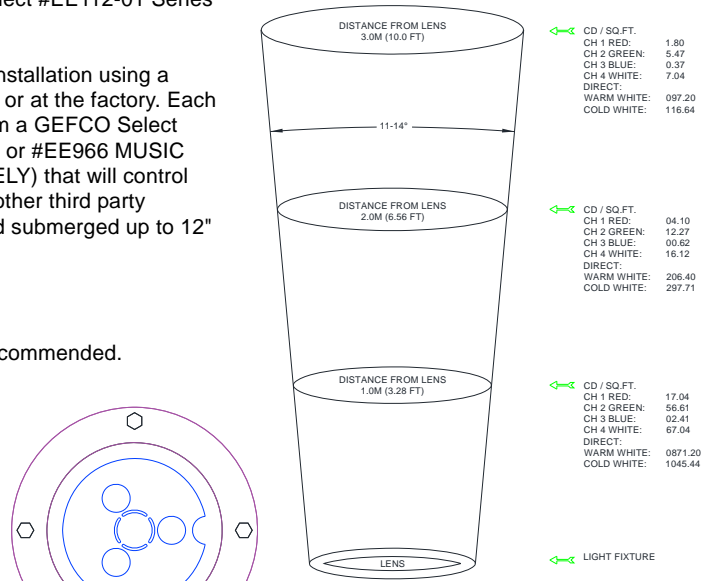

OPTIONAL ITEMS:

- ZZ = Beam angles. Available are 20° or 35° (specify).
- Flat Armored Lens.
- GEFCO Select #EE152-10 Rock Guard.
- GEFCO Select #EE960 RGB/ RGBW 512/1024-Channel DMX Controller.
- GEFCO Select #EE965 or #EE966MUSIC Multimedia RGB / RGBW 1024-Channel DMX Show Controller.
- CORD LENGTH - Cable longer than 9'- 0" is optional and can be supplied at an extra cost. However, only 10'- 0" of **exposed** cable is permissible per NEC.

GEFCO SELECT EE152 Series DMX Controlled COLOR LED Lights

IMPORTANT

The designers, installers and end users utilizing the electrical equipment described herein assume full responsibility for the compliance with the N.E.C. and it's applicable articles, intents and consequences. Where the manufacturer and/or the supplier of the electrical equipment described herein does not control the application or usage, he assumes no responsibility whatsoever for any consequences arising out of the application, installation and/or usage of this or any other equipment and/or materials.

Shown without optional rock guard and stand

SELECTABLE MIN. 10.5"

IMPORTANT
Dimensions and/or Materials subject to change without notice

SCALE: NONE

Georgia Fountain Company, Inc. © 2020