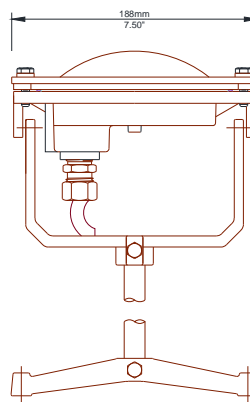

Shown without optional rock guard and stand

SELECTABLE MIN. 10.5"

IMPORTANT
Dimensions and/or Materials subject to change without notice

SCALE: NONE

Georgia Fountain Company, Inc. © 2020