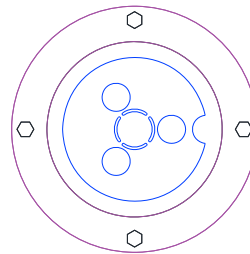

Shown without optional rock guard and stand

SELECTABLE MIN. 10.5"

IMPORTANT
Dimensions and/or Materials subject to change without notice

SCALE: NONE

Georgia Fountain Company, Inc. © 2020