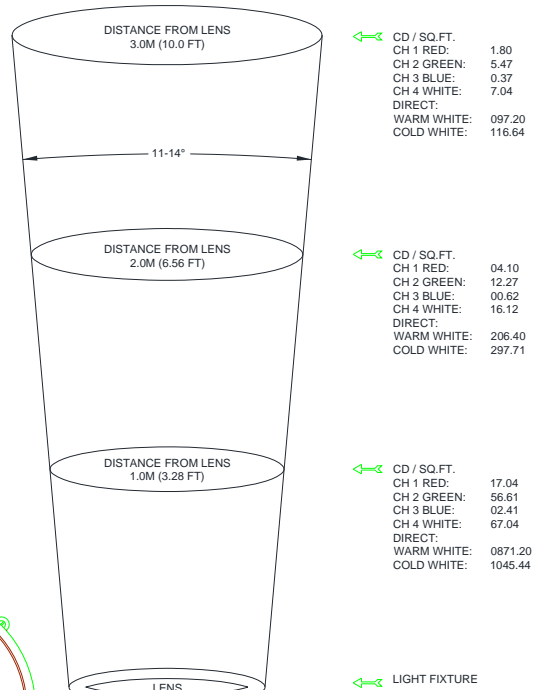

- cast bronze housing, SST fitted.
- U.L. Listed: 30W @ 24VDC / 12VAC.
- YY = specify convex lens color (CLEAR STANDARD) (AMber, REd, BLue or GReen)
- 9 feet of (18/5) single SOOW cable.
- ZZ = beam angle specify 20° or 35° (20° standard)\*.
- clear tempered convex glass lens (clear flat lens optional).
- silicon lens gaskets.
- bronze, brass and SST fitted mounting niche..
- rated IP68 to 30CM, for use in wet conditions.
- **ROCK GUARD NOT INCLUDED** (sold separately) **NOT REQUIRED IF ARMORED FLAT LENS USED.**
- **DMX CONTROLLER NOT INCLUDED.**

**OPTIONAL ITEMS:**

- Where as ZZ = Beam angles. Available 20° or 35° (specify).
- Where as YY = Lens color. Specify RD, GR, BL, AM. (red, green, blue, amber)
- Clear Flat ARMORED Lens.
- GEFCO Select #EE960 RGB/ RGBW 512/1024-Channel DMX Controller.
- GEFCO Select #EE965 or #EE966 MUSIC Multimedia RGB/RGBW/ RGBAW 1024-Channel Show Controller.
- GEFCO Select #EE152-10 Rock Guard.
- CORD LENGTH - Cable longer than 9'- 0" is optional and can be supplied at an extra cost. However, only 10'- 0" of **exposed** cable is permissible per NEC.

SCALE: NONE

Shown with convex lens with optional walkover rock guard

**IMPORTANT**

Dimensions and/or Materials subject to change without notice