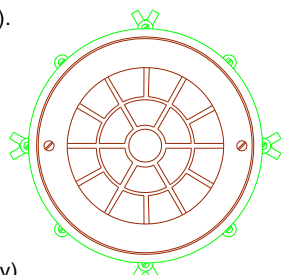

OPTIONAL ITEMS:

- Where as ZZ = Beam angles. Available 20° or 35° (specify).
- Where as YY = Lens color. Specify RD, GR, BL, AM. (red, green, blue, amber)
- Clear Flat ARMORED Lens.
- GEFCO Select #EE960 RGB/ RGBW 512/1024-Channel DMX Controller.
- GEFCO Select #EE965 or #EE966 MUSIC Multimedia RGB/RGBW/ RGBAW 1024-Channel Show Controller.
- GEFCO Select #EE152-10 Rock Guard.
- CORD LENGTH - Cable longer than 9'- 0" is optional and can be supplied at an extra cost. However, only 10'- 0" of **exposed** cable is permissible per NEC.

IMPORTANT

The designers, installers and end users utilizing the electrical equipment described herein assume full responsibility for the compliance with the N.E.C. and it's applicable articles, intents and consequences. Where the manufacturer and/or the supplier of the electrical equipment described herein does not control the application or usage, he assumes no responsibility whatsoever for any consequences arising out of the application, installation and/or usage of this or any other equipment and/or materials.

SCALE: NONE