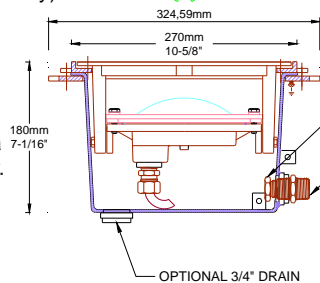

OPTIONAL ITEMS:

- Where as ZZ = Beam angles. Available 20° or 35° (specify).
- Where as YY = Lens color. Specify RD, GR, BL, AM. (red, green, blue, amber)
- Clear Flat ARMORED Lens.
- GEFCO Select #EE960 RGB/ RGBW 512/1024-Channel DMX Controller.
- GEFCO Select #EE965 or #EE966 MUSIC Multimedia RGB/RGBW/ RGBAW 1024-Channel Show Controller.
- GEFCO Select #EE152-10 Rock Guard.
- CORD LENGTH - Cable longer than 9'- 0" is optional and can be supplied at an extra cost. However, only 10'- 0" of **exposed** cable is permissible per NEC.

IMPORTANT

The designers, installers and end users utilizing the electrical equipment described herein assume full responsibility for the compliance with the N.E.C. and it's applicable articles, intents and consequences. Where the manufacturer and/or the supplier of the electrical equipment described herein does not control the application or usage, he assumes no responsibility whatsoever for any consequences arising out of the application, installation and/or usage of this or any other equipment and/or materials.

SCALE: NONE