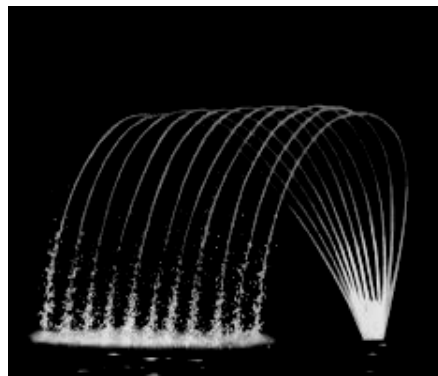

FK111-Series

Finger Jet

Standard Features					Lighting Options
Catalog Number	Maximum Height in Feet	Maximum Spread in Feet	Minimum Pool in Feet	60 Cycle Pump Horsepower	Lighting Suffix (Quantity /Total Watts)
111-100	4	6	10	1/3 Hp (120)	(1 / 250)