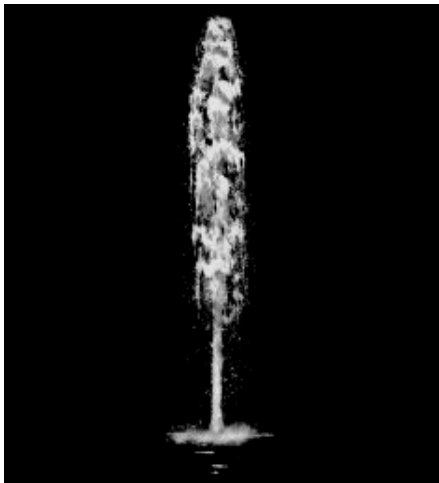

FK115-Series

Columnar Cluster Jet

Standard Features					Lighting Options
Catalog Number	Maximum Height in Feet	Maximum Spread in Feet	Minimum Pool in Feet	60 Cycle Pump Horsepower	Lighting Suffix (Quantity /Total Watts)
115-125	8	2	16	3/4 Hp (120)	(2 / 500)