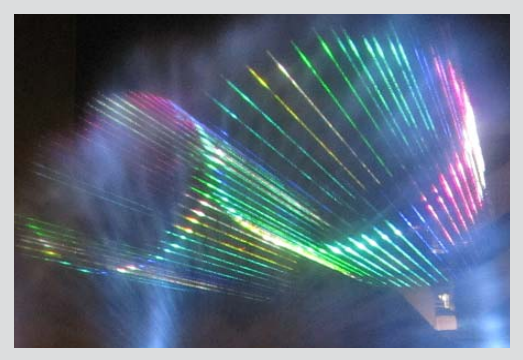

EPM Building Fountain

30 ft Water Switches
fired 3x per second

50 ft Projection Screen
with Digital Video

Center Jet 25M High

© 2020

Laser Projection

RGB Lighting in 256 colors

ALL Photos by GEFCO © 2020