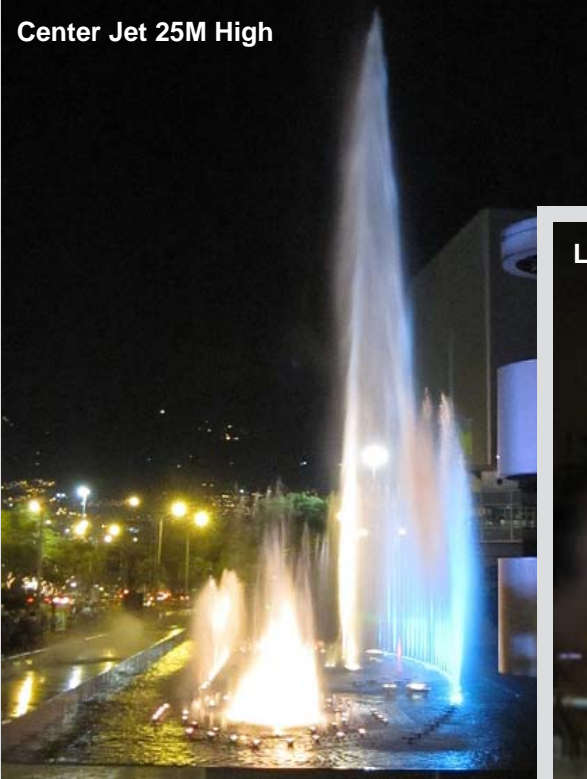

EPM Building Fountain

30 ft Water Switches
fired 3x per second

50 ft Projection Screen
with Digital Video

Center Jet 25M High

© 2020

Laser Projection

RGB Lighting in 256 colors

ALL Photos by GEFCO © 2020