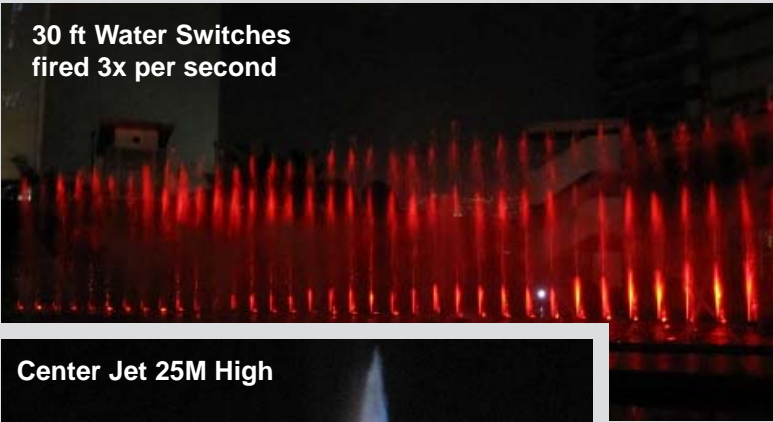

50 ft Projection Screen
with Digital Video

Inauguración Alumbrado Navideño Medellín 2009

A Consorcio Fantasia del Agua
Musical Fountain in Medellín
Colombia December 2009 - 2015

GEORGIA FOUNTAIN COMPANY, INC.

EPM Building Fountain

30 ft Water Switches
fired 3x per second

50 ft Projection Screen
with Digital Video

Center Jet 25M High

© 2020

Laser Projection

RGB Lighting in 256 colors

ALL Photos by GEFCO © 2020