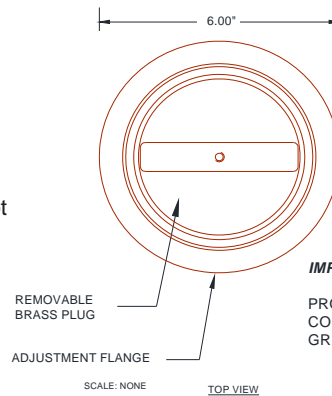

**DESCRIPTION**

The **GEFCO Select #PE104 Drain Fitting** serves as the main pool drain for large basins of water.

**Typical Specifications:**

**\* GEFCO Select #PE104-4 Main Pool Drain:**

- cast bronze and brass.
- adjustable base with lock ring.
- bonding screw.
- plug made of brass with male threads, neoprene o-ring
- plug OPTIONAL with NO threads, neoprene o-ring and cross handle.
- with two prong T-Handle for plug removal.
- 4" N.P.T. female connection.

**OPTIONS:**

**\*GEFCO Select #PE104-4S** Same as PE104-4 except with slip-in brass plug.

**REPLACEMENT PARTS:**

- 1 Plug O-ring.
- 2 Plug.

**IMPORTANT NOTE:**

PROTECT THREADS INSIDE FITTING DURING CONSTRUCTION - COVER TOP IN MARINE GREASE.