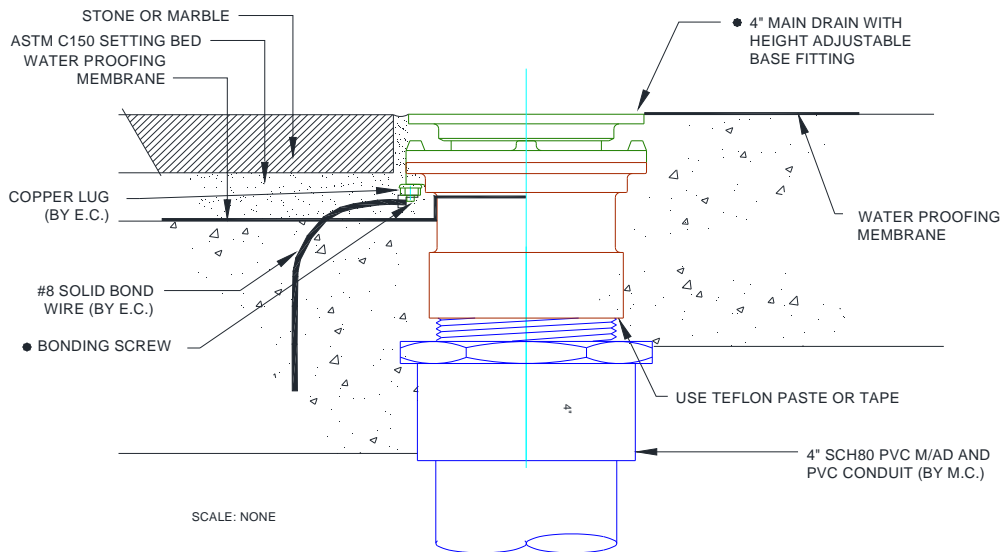

**DESCRIPTION**

The **GEFCO Select #PE104 Drain Fitting** serves as the main pool drain for large basins of water.

**Typical Specifications:**

**\* GEFCO Select #PE104-4 Main Pool Drain:**

- cast bronze and brass.
- adjustable base with lock ring.
- bonding screw.
- plug made of brass with male threads, neoprene o-ring
- plug OPTIONAL with NO threads, neoprene o-ring and cross handle.
- with two prong T-Handle for plug removal.
- 4" N.P.T. female connection.

**OPTIONS:**

**\*GEFCO Select #PE104-4S** Same as PE104-4 except with slip-in brass plug.

**REPLACEMENT PARTS:**

- 1 Plug O-ring.
- 2 Plug.

**IMPORTANT NOTE:**

PROTECT THREADS INSIDE FITTING DURING CONSTRUCTION - COVER TOP IN MARINE GREASE.

**IMPORTANT**

*Dimensions and/or Materials subject to change without notice*