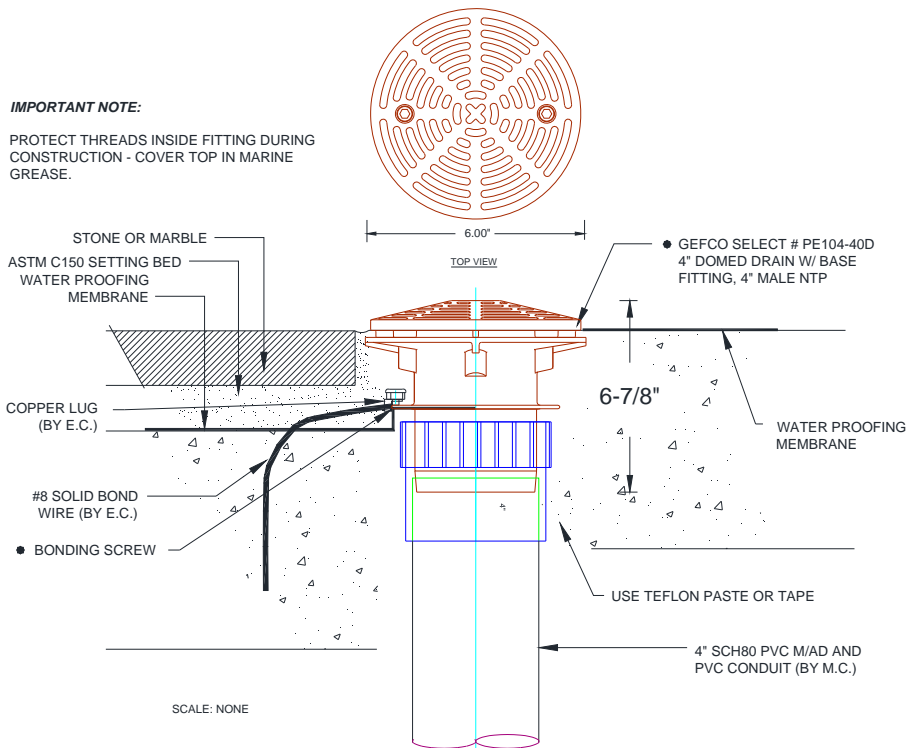

DESCRIPTION

The **GEFCO Select #PE104D Domed Drain Fitting** serves as the main gravity pool drain fitting for large basins of water or dry decks.

Typical Specifications:

*** GEFCO Select #PE104-40D Domed Pool Drain:**

- cast bronze and brass.
- adjustable base with lock ring.
- bonding screw.
- 4" N.P.T. male connection.

REPLACEMENT PARTS:

- 1 Dome

IMPORTANT

*Dimensions and/or Materials
subject to change without notice*